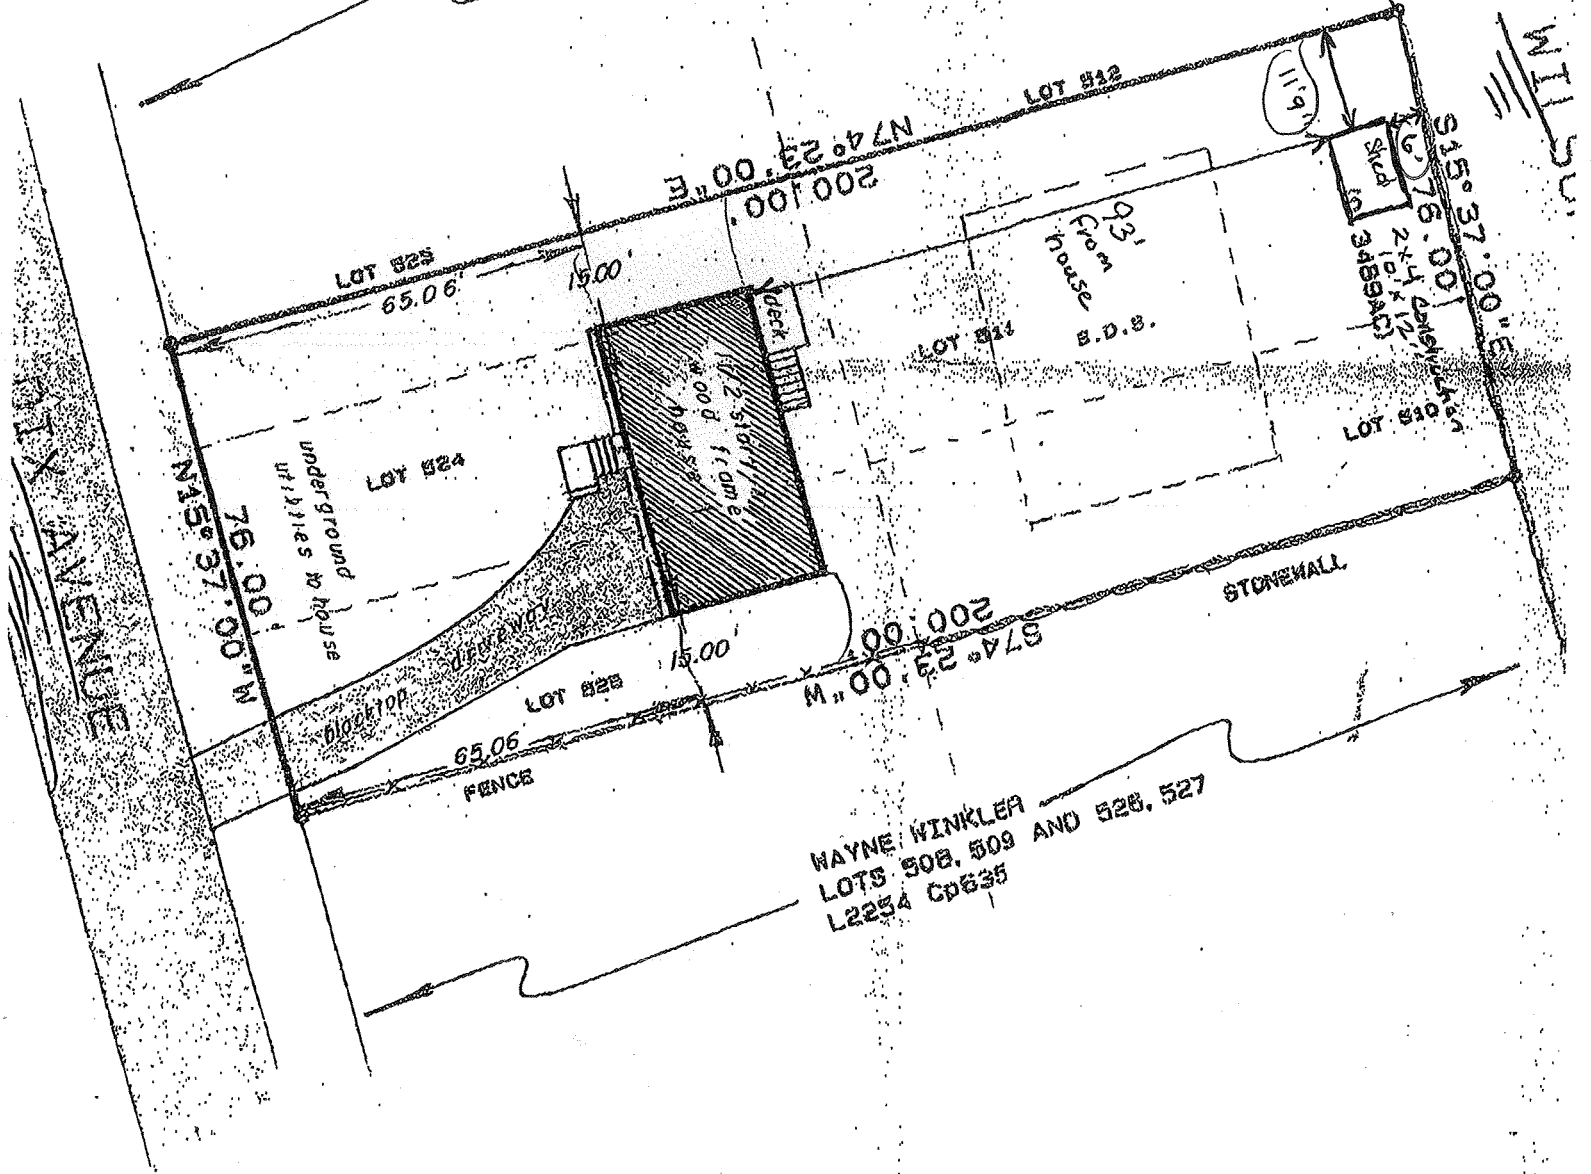

WAYNE R. AND BARBARA AVERILL
LOTS 513-522 AND PARTS OF
LOTS 512 5523 L2298 Cp610

WAYNE WINKLER
LOTS 508, 509 AND 526, 527
L2254 Cp635

PLOT PLAN:

| Date | R |
|---------|----|
| 7/8/88 | 51 |
| 7/21/88 | 56 |
| 9/11/90 | 56 |

(DIX AVENUE)