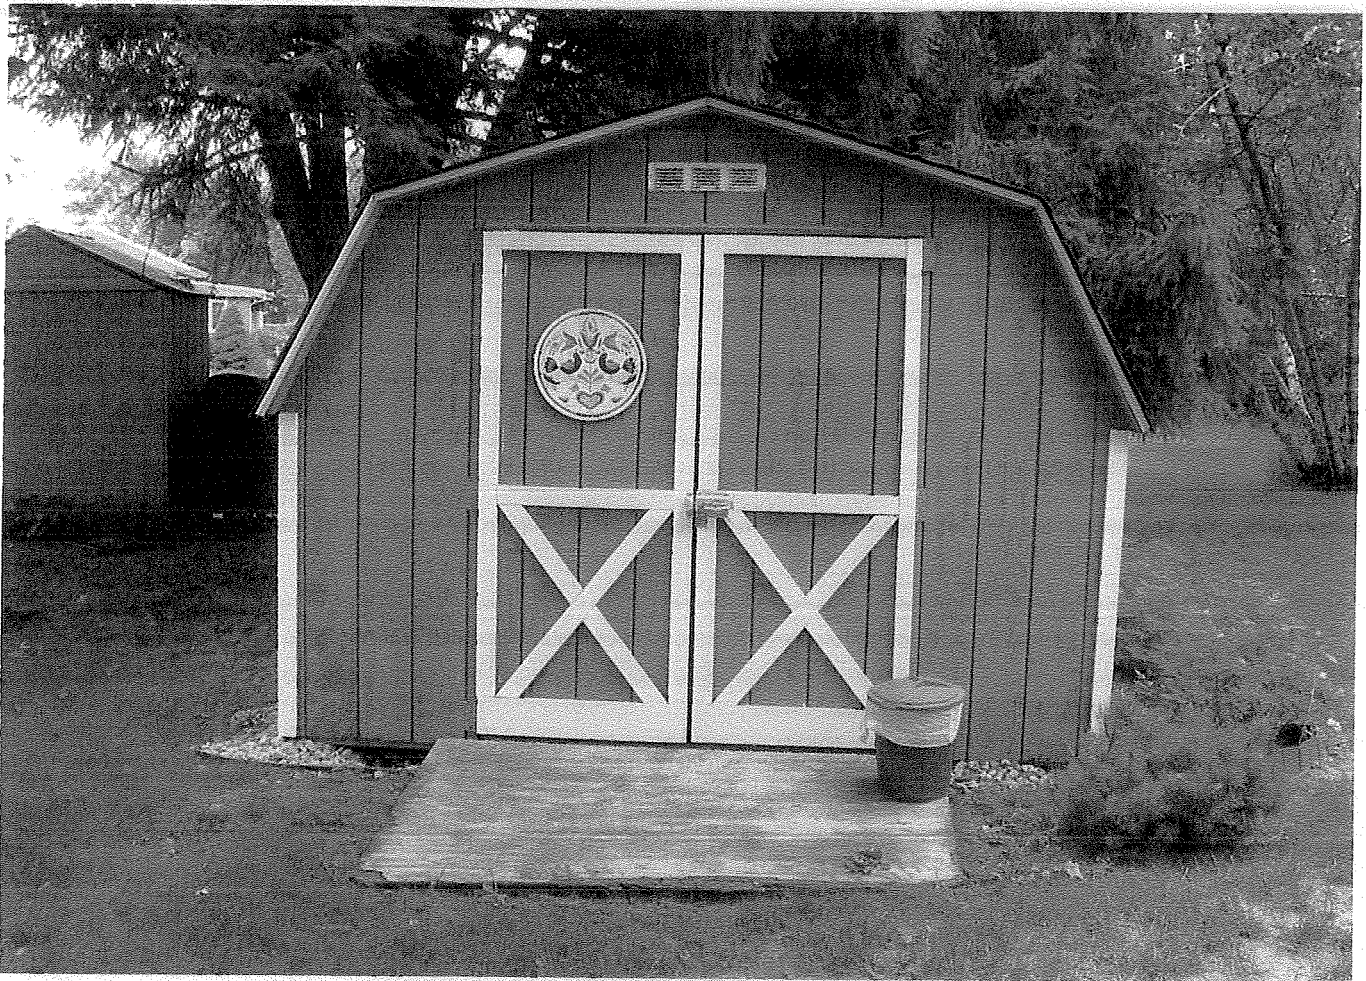

CAROL  
A.  
PICK

OLD SHED - 17 HILL RUN ROAD NEWBURGH, NY 12550

CAROL A. FISH  
17 HILL RUN ROAD  
NEWBURGH, NY 12550

REPLACEMENT SHED