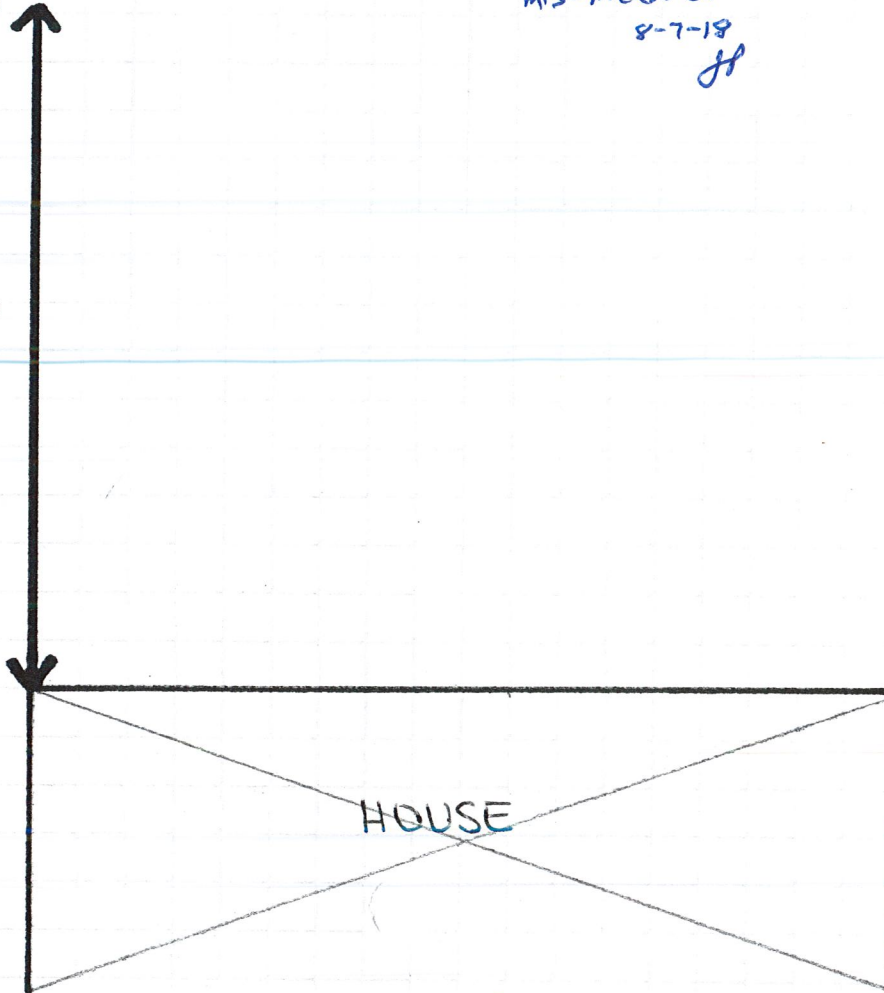

PROPERTY LINE.

SUSAN McDONALD
19 STIRRUP DRIVE
NEWBURGH NY 12550

PROPERTY LINE

PROPERTY LINE

14 x 30

8 x 10

METAL SHED

TO BE REMOVED

ORIGINAL SHED

WAS 10x12

MIS-MEASURED

8-7-18

JP

JP

43'

SIDE YARD

HOUSE

STIRRUP DRIVE