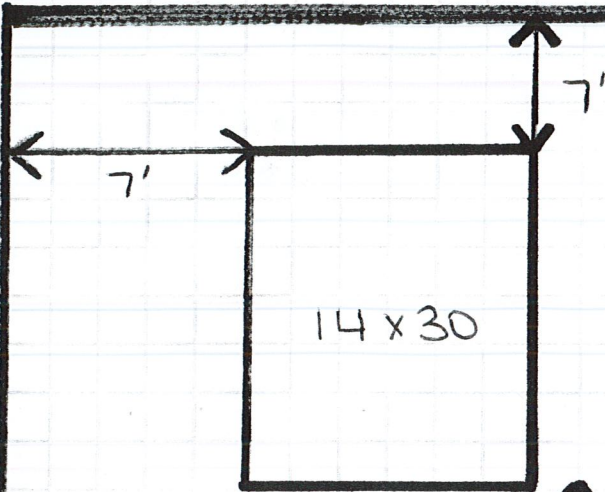

PROPERTY LINE.

SUSAN McDONALD
19 STIRRUP DRIVE
NEWBURGH NY 12550

PROPERTY LINE

PROPERTY LINE

14 x 30

8 x 10

METAL SHED

TO BE REMOVED

ORIGINAL SHED

WAS 10x12

MIS-MEASURED

8-7-18

JP

JP

43'

SIDE YARD