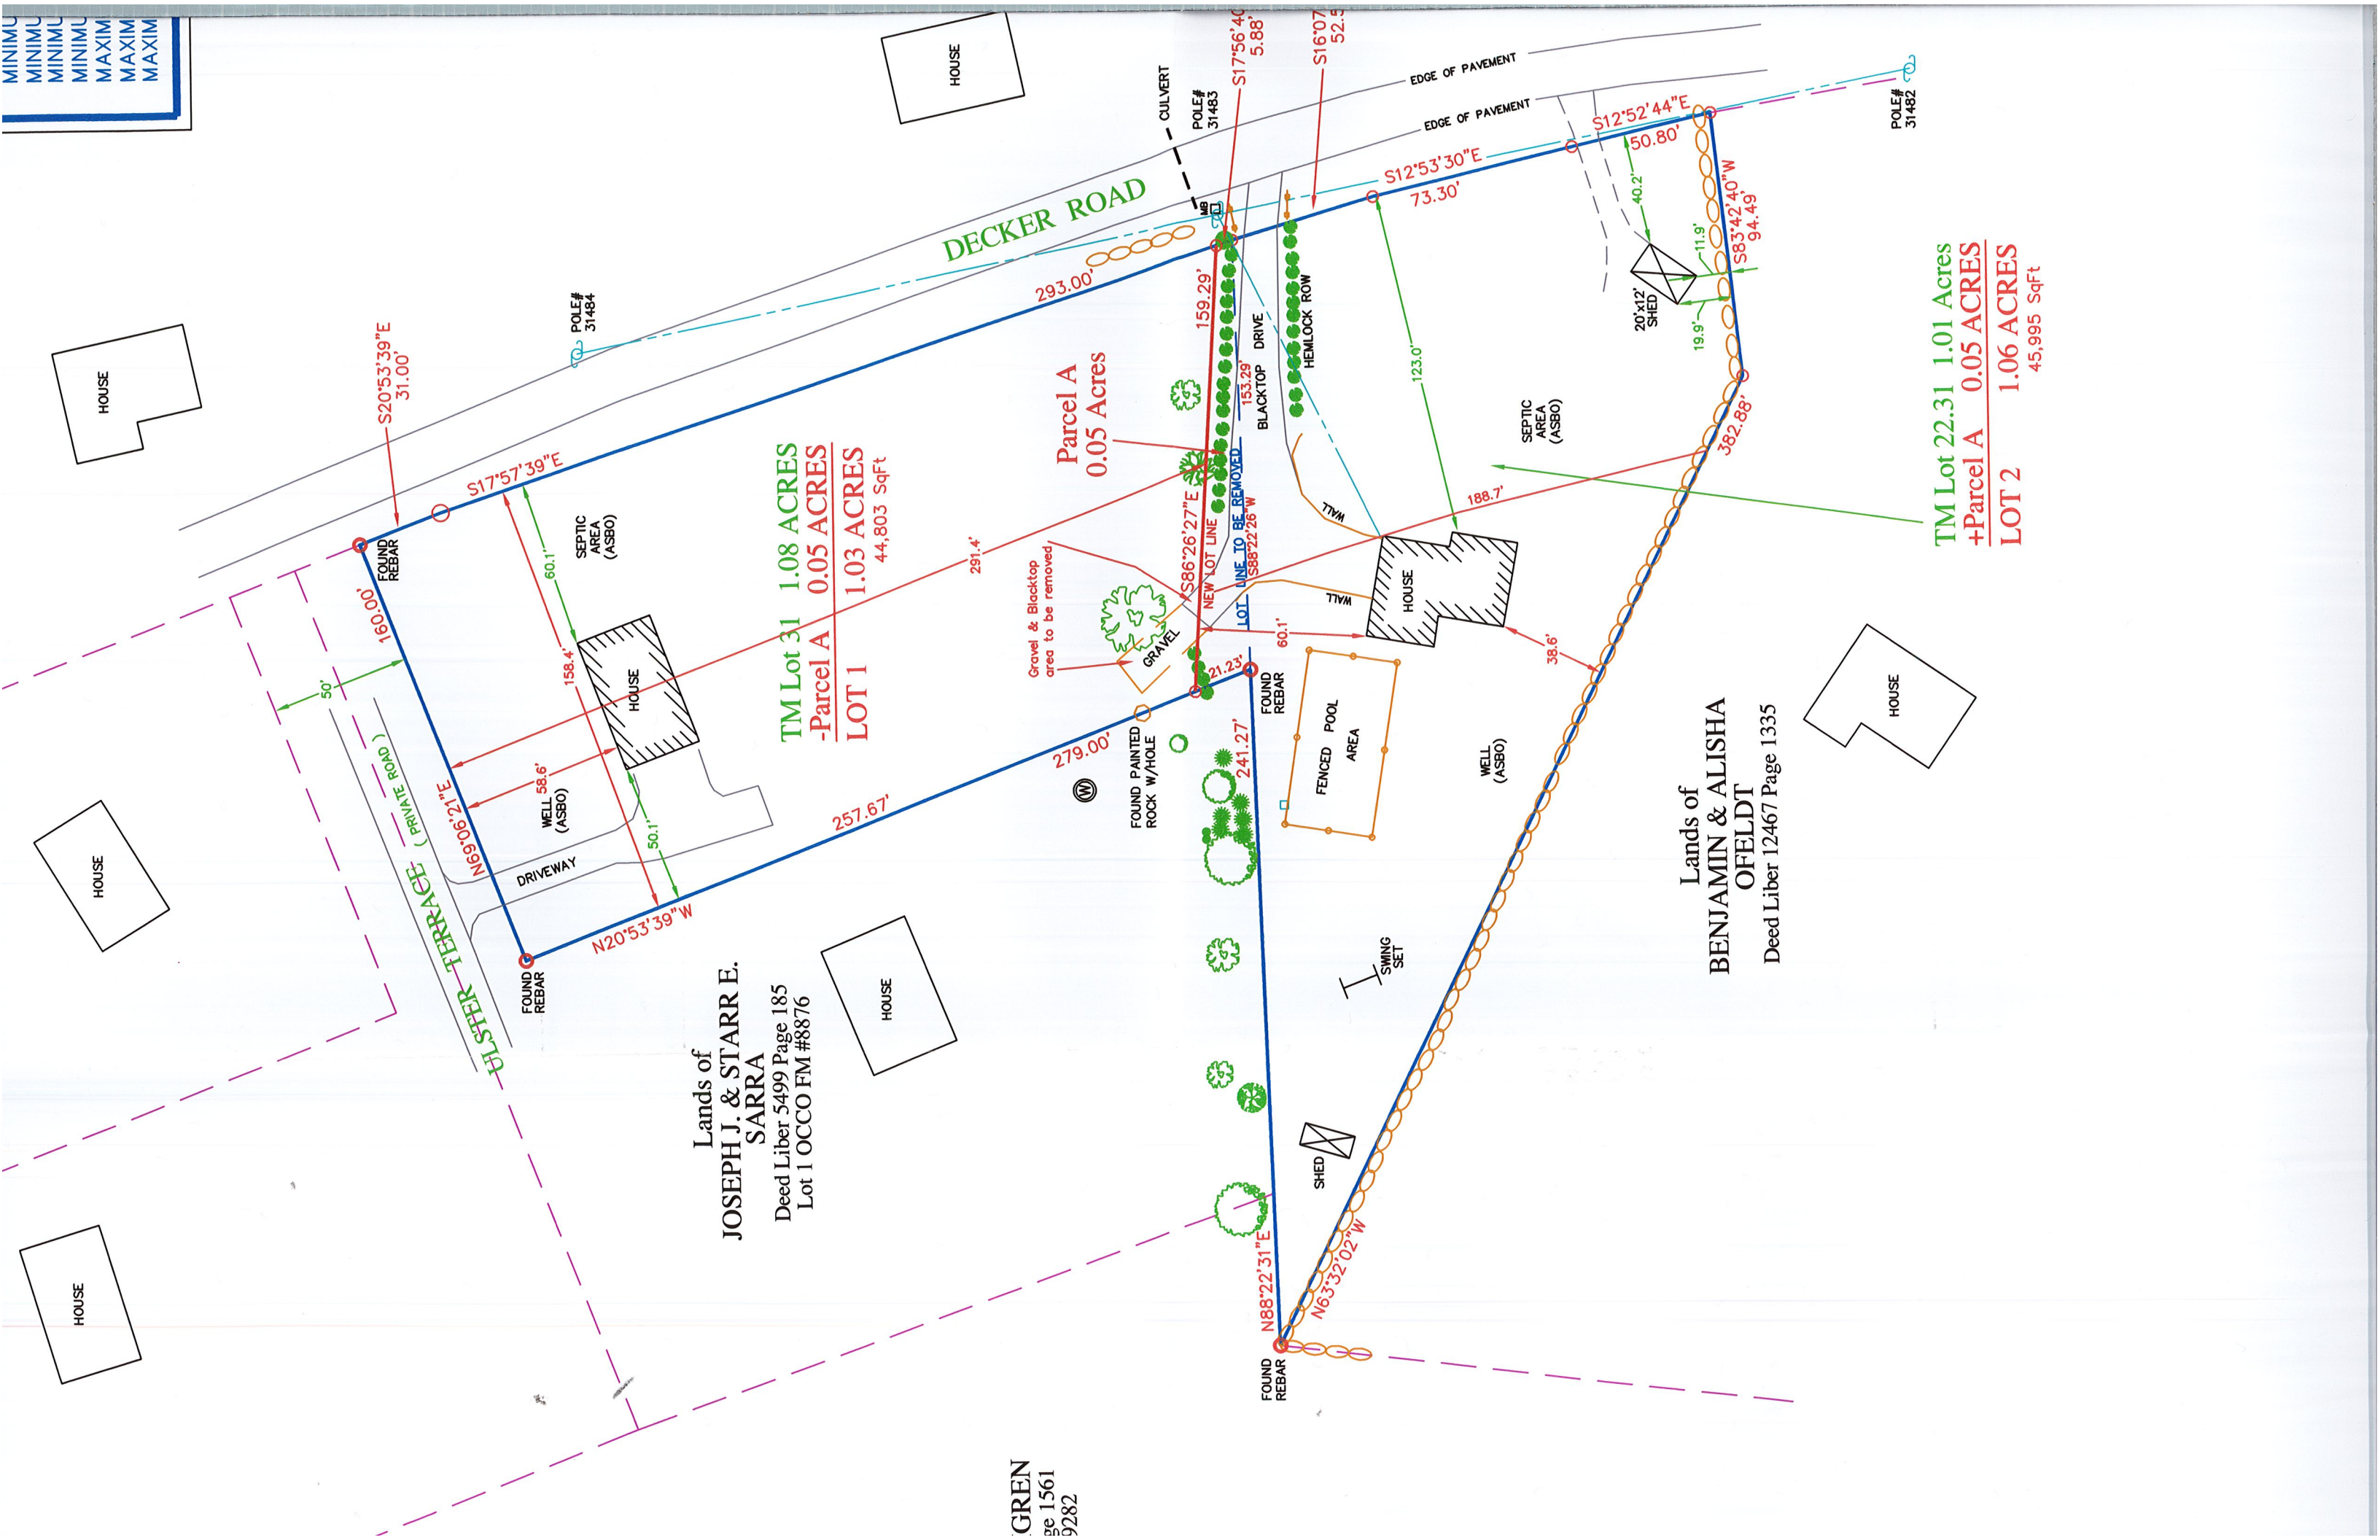

MINIMUM
MINIMUM
MINIMUM
MINIMUM
MAXIMUM
MAXIMUM
MAXIMUM

Lands of
**JOSEPH J. & STARR E.
SARRA**

Deed Liber 5499 Page 185
Lot 1 OCCO FM #8876

TM Lot 31 1.08 ACRES
-Parcel A 0.05 ACRES
LOT 1 1.03 ACRES
44,803 SqFt

Parcel A
0.05 Acres

Lands of
**BENJAMIN & ALISHA
OFELDT**

Deed Liber 12467 Page 1335

TM Lot 22.31 1.01 Acres
+Parcel A 0.05 ACRES
LOT 2 1.06 ACRES
45,995 SqFt