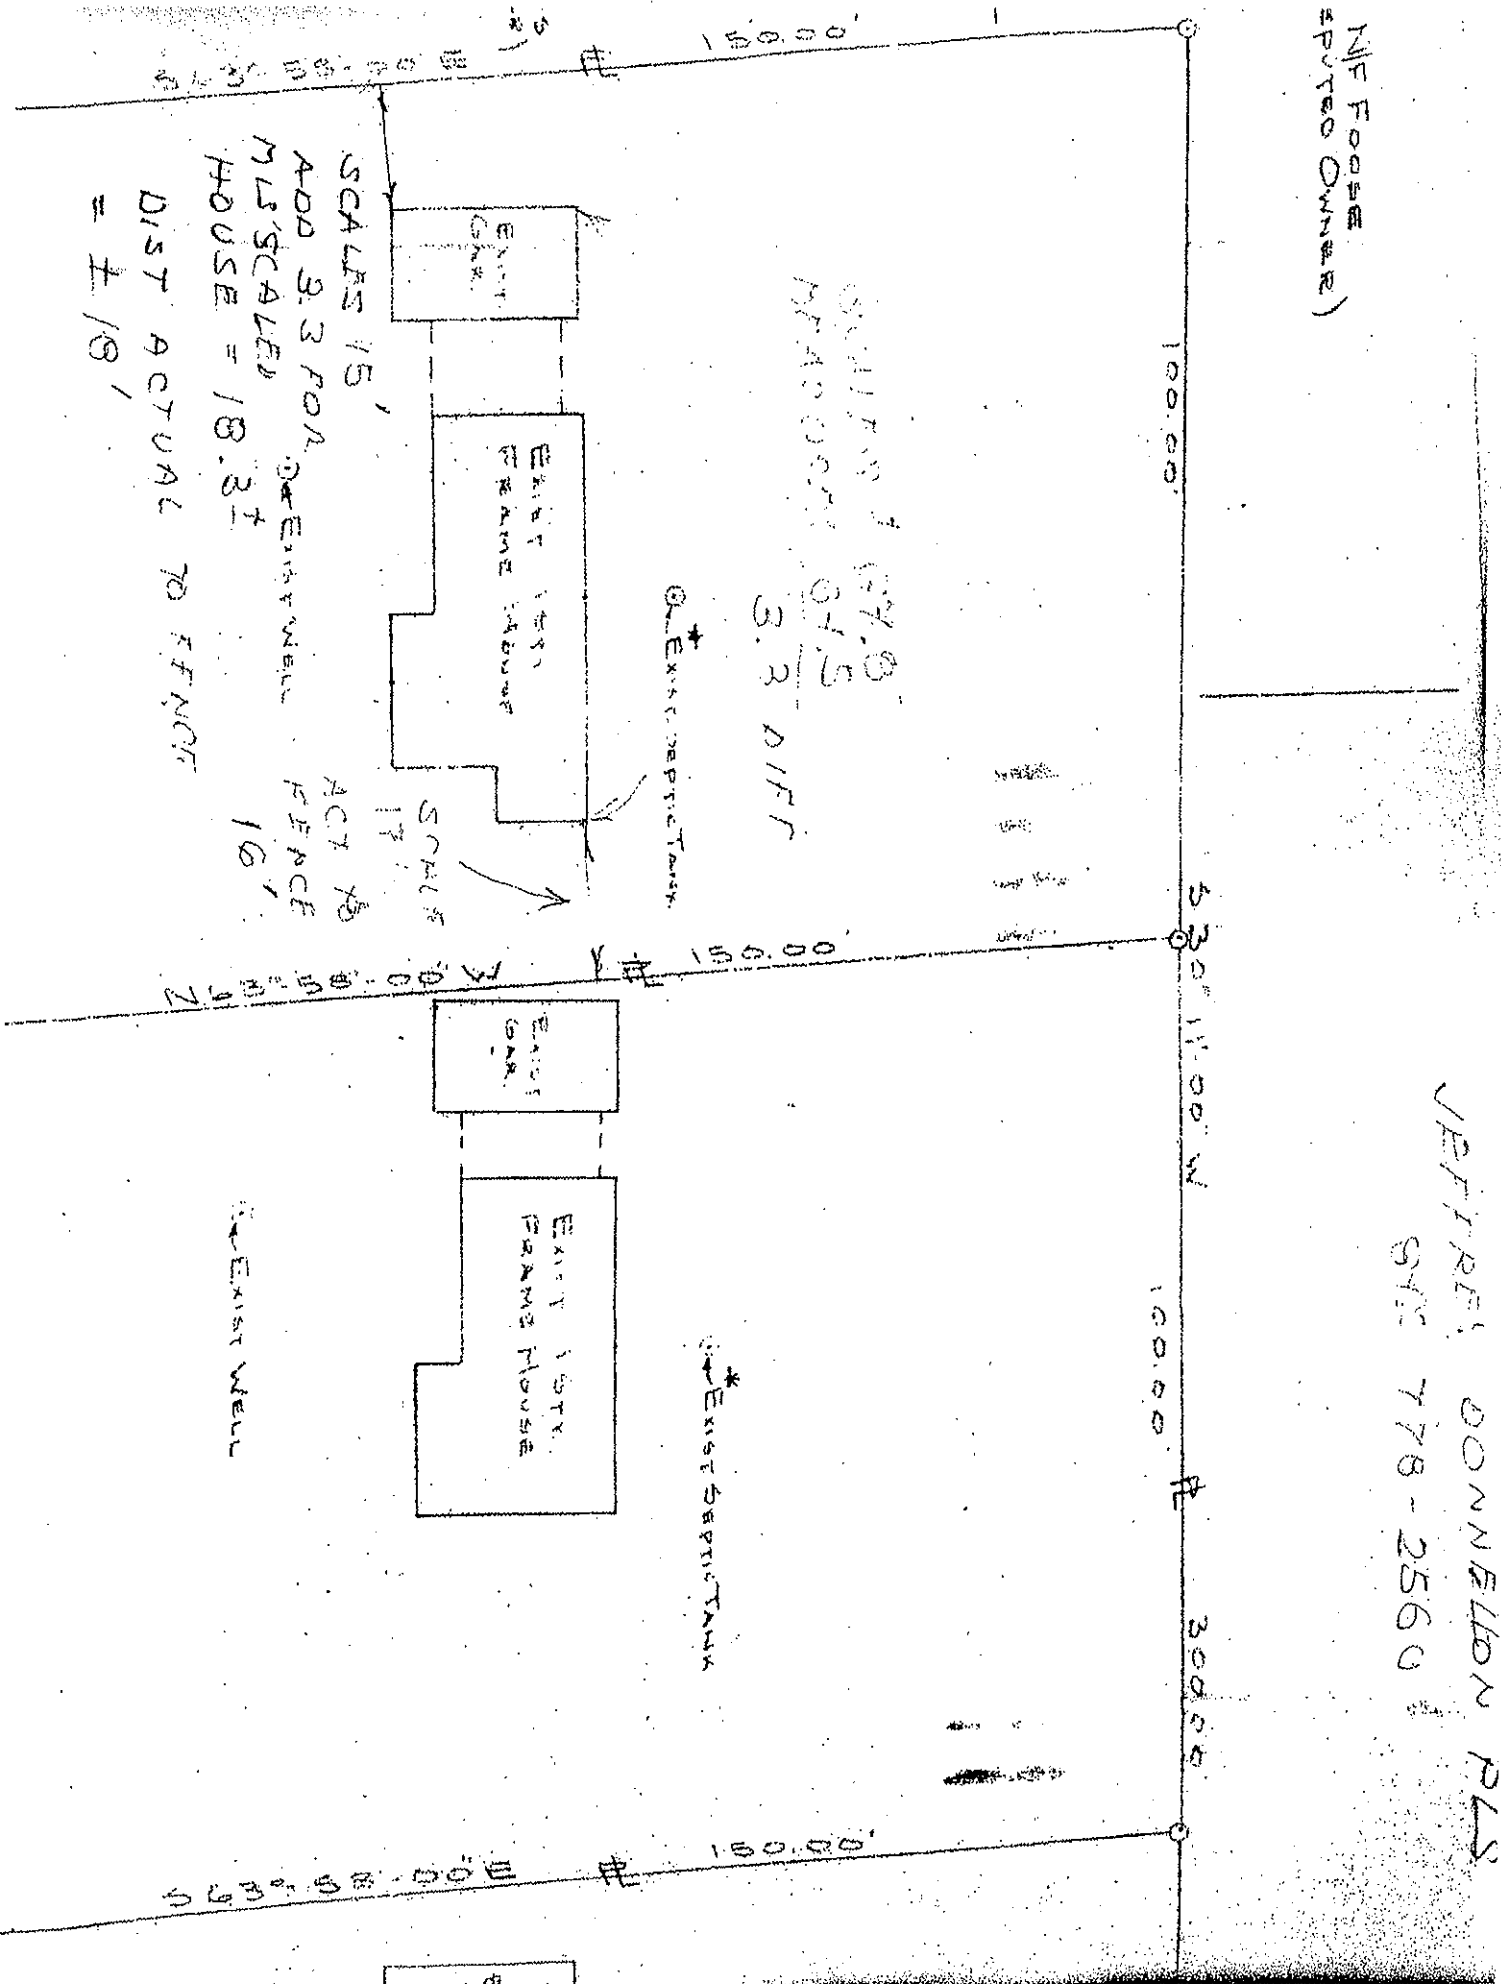

N/F FOOSE
(P/TEO OWNER)

JEFFREY DONNELSON PLS
SAY 778-2560

Estes 43 Fletcher Drive (93-1-2.21)