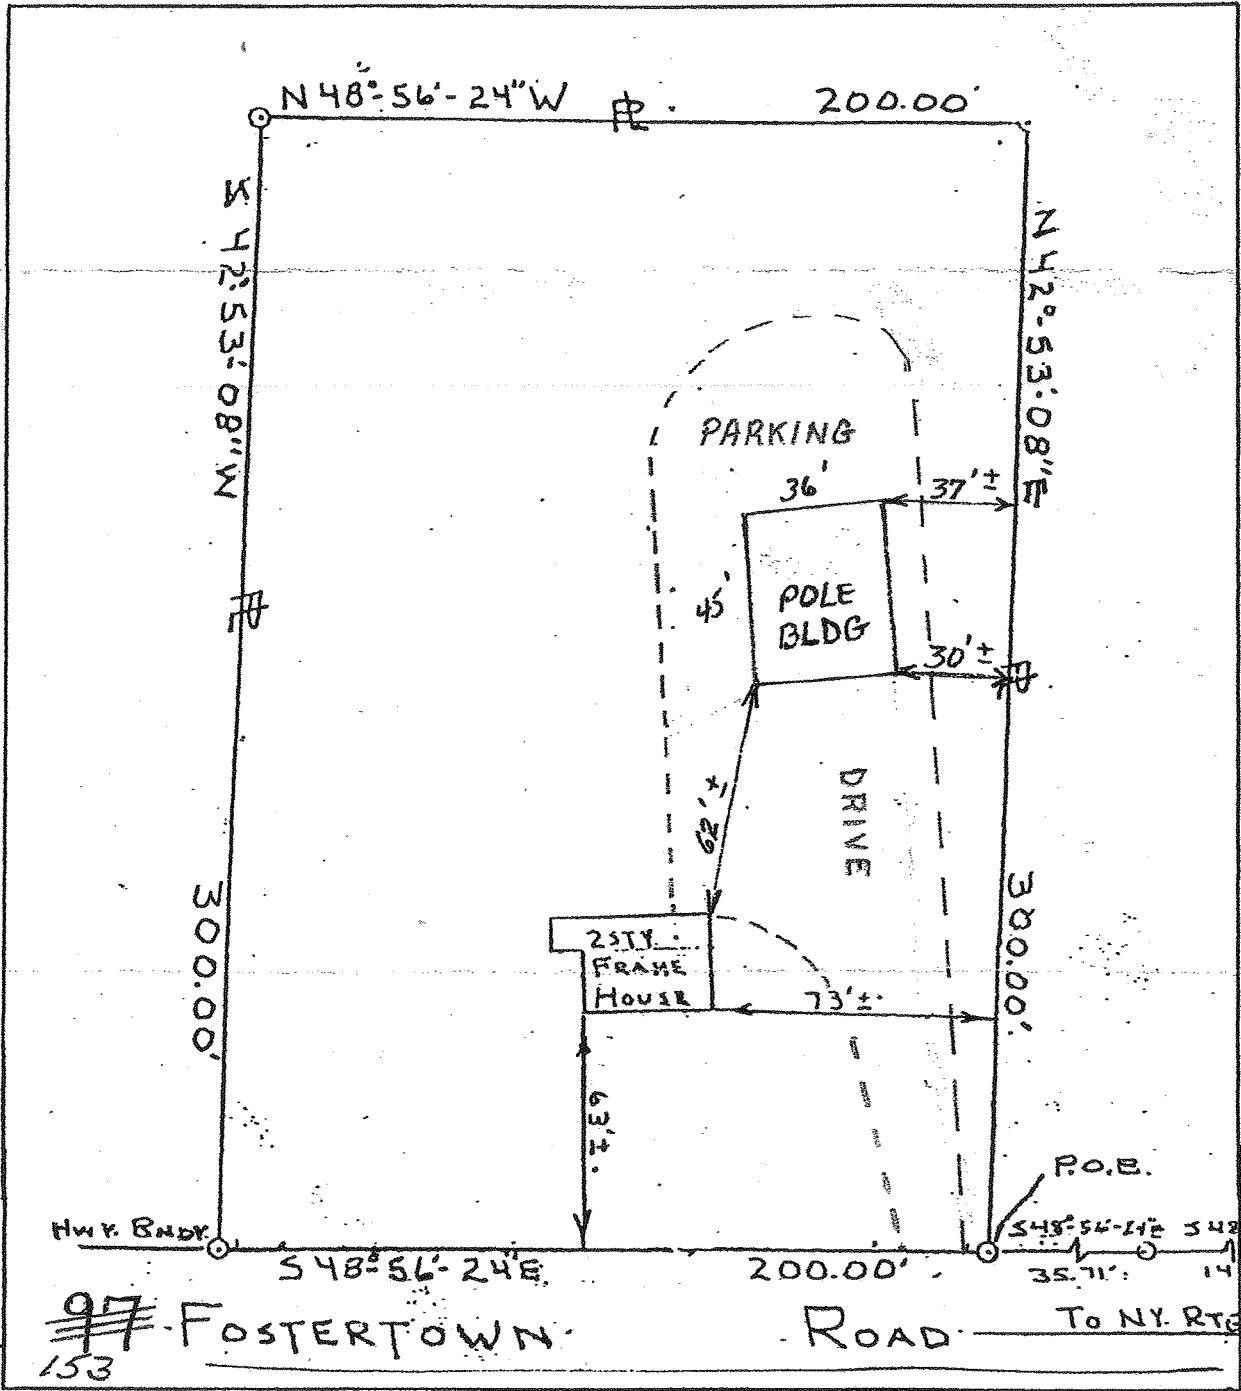

PLOT PLAN

INDICATE NORTH

SCALE 1" = 50'

97
153

FOSTERTOWN

ROAD

To NY. Rte 32