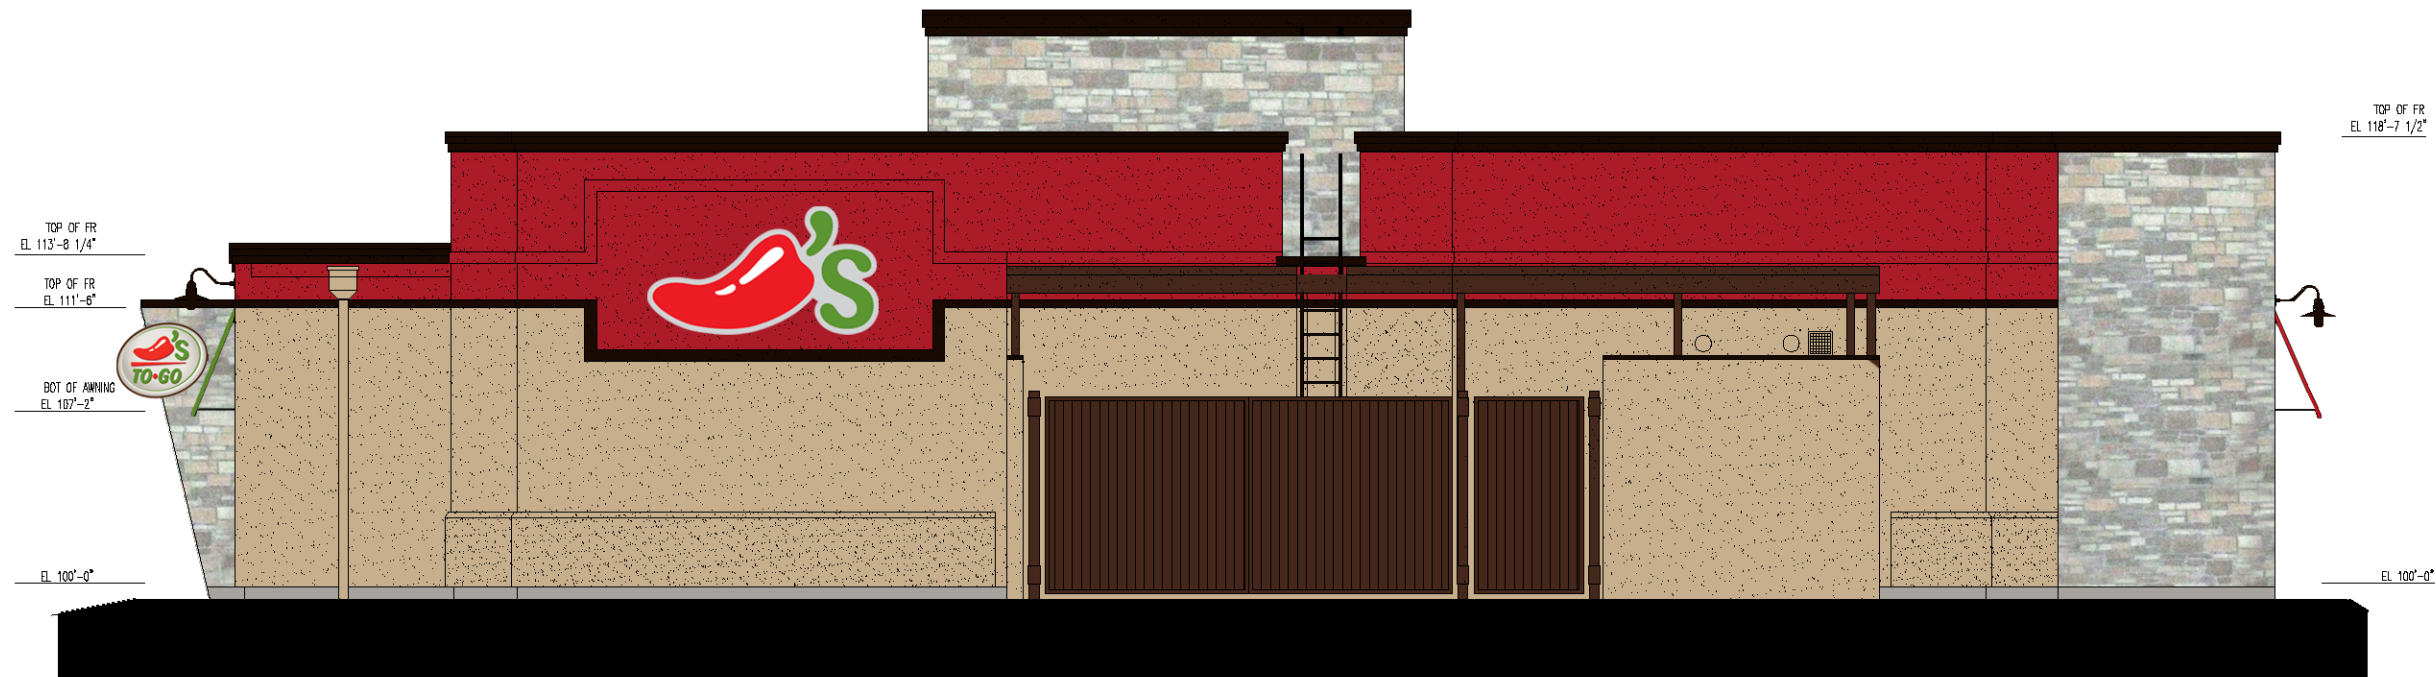

- GLIDDEN  
"RAPTURE"
- GLIDDEN  
"THE DARK SIDE"
- GLIDDEN  
"SURREY BEIGE"
- GLIDDEN  
"AUTHENTIC BROWN"

LEFT ELEVATION

REAR ELEVATION

NEWBURGH, NY  
PROTOTYPE 14 FLIP

EXTERIOR ELEVATIONS